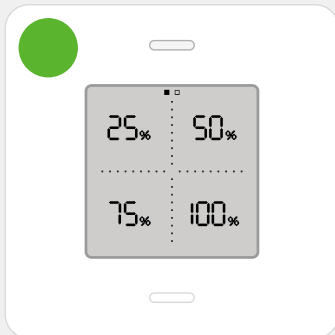

Button Max Interactions

Tutorial also available in device settings

Long press to get to the next slide

Long press to get to the previous slide

Long press to back to the home screen from anywhere

Long press to get one step back

1x press to switch a device

2x press to access device options (if available)