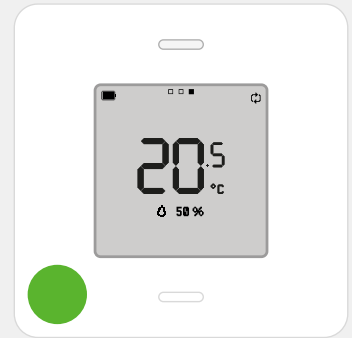

Button Max Interactions

Tutorial also available in device settings

Long press to get to the next slide

Long press to get to the previous slide

Long press to back to the home screen from anywhere

Long press to get one step back

1x press to switch a device

2x press to access device options (if available)